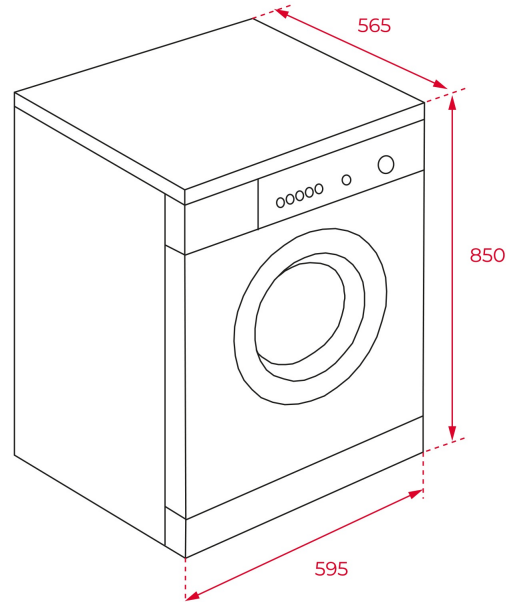

LIFE STYLE

Total

COLOURS

REFERENCE

REF. 113910007
EAN. 8434778017885

TK5 1480 EXP

FEATURES

Free standing Washing Machine
Electronic control panel with display
Washing capacity: 8 kg
15 washing programs
Fast program: 15 minutes
Special programs: ECO mode, Wool care, Delicate, Sport
Special functions: Delay timer, Speed wash, Extra rinse
SmartWash system
Maximum spinning speed: 1400 RPM
Automatic water regulation
Automatic door lock safety system
Child lock
SoftCare drum
Delay timer: 1-24 hours
32 cm wide porthole door

TEKA**TK5 1480 EXP**

DIMENSIONS

Product height (mm): 850
Product width (mm): 595
Product depth (mm): 565
Product length (mm):
Net weight (Kg): 68

TECH SPECS

PRODUCT SHEET

Type of installation: Free standing
Energy consumption (kWh/year): 196
Water consumption (litres/year): 11000

POWER SUPPLY

Frequency (Hz): 50
Power rate (V): 220-240
Plug type: UK
Maximum Nominal Power (W): 2000

PARTICULAR CHARACTERISITICS

Stainless Steel Drum: Yes
Glass door diameter (cms): 32
Number of programs: 15
Number Of Washing Temperatures: 8
Control panel: ELECTRONIC
Electronic washing management: Yes
Child lock: Yes
Auto lock door: Yes
Cancel spin cycle button: Yes