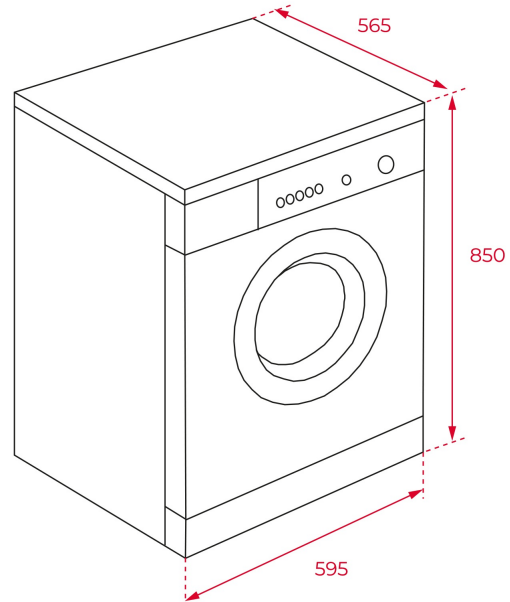

LIFE STYLE

Maestro

COLOURS

REFERENCE

REF. 113960005
EAN. 8434778017946

FEATURES

Free standing Washer-Dryer
Electronic control panel with display
Washing capacity: 9 kg
Drying capacity: 6 kg
Washing programs: 11
Drying programs: 4
Fast program: 15 minutes
Special programs: ECO mode, Wool care, Delicate, AllergySafe, Quick Wash & Dry, Gentle Dry
Special functions: Delay timer, Anti-allergies, Extra rinse, Stain type
Condenser heat pump
Maximum spinning speed: 1400 RPM
Automatic water regulation
Automatic door lock safety system
Child lock
Balance control system
SoftCare drum
Delay timer: 1-24 hours
33 cm wide porthole door

TEKA**TK5 1480**

DIMENSIONS

Product height (mm): 850
Product width (mm): 600
Product depth (mm): 570
Product length (mm):
Net weight (Kg): 74

TECH SPECS

PRODUCT SHEET

Type of installation: Free standing
Drying capacity (Kgs): 5
Energy consumption (kWh/year): 258
Water consumption (litres/year): 12800
Certificates: CE

PARTICULAR CHARACTERISTICS

Stainless Steel Drum: Yes
Glass door diameter (cms): 48
Double water inlet (warm-cold): Yes

CONTROL INDICATOR LIGHTS

Number of programs: 9
Number Of Washing Temperatures: 6
Control panel: ELECTRONIC LED WHITE DISPLAY
Child lock: Yes
Auto lock door: Yes
Cancel spin cycle button: Yes