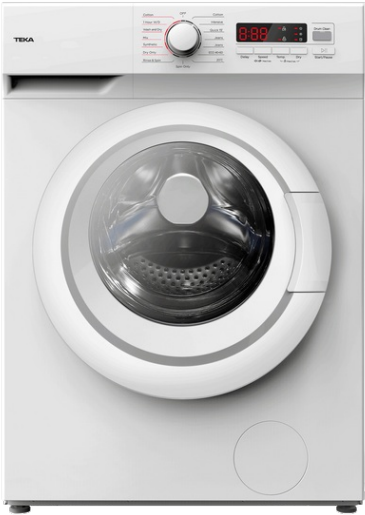

TK5 1480 Free standing Washer Dryer with 15 programs, 8kg washing capacity and 5kg drying capacity

Quick Cycle

Washing
capacity: 8Kg

DESCRIPTION

Free standing Washer Dryer with 15 programs, 8kg washing capacity and 5kg drying capacity

LIFE STYLE

Maestro

COLOURS

REFERENCE

REF. 113960005
EAN. 8434778017946

FEATURES

Free standing Washer-Dryer
Electronic control panel with display
Washing capacity: 9 kg
Drying capacity: 6 kg
Washing programs: 11
Drying programs: 4
Fast program: 15 minutes
Special programs: ECO mode, Wool care, Delicate, AllergySafe, Quick Wash & Dry, Gentle Dry
Special functions: Delay timer, Anti-allergies, Extra rinse, Stain type
Condenser heat pump
Maximum spinning speed: 1400 RPM
Automatic water regulation
Automatic door lock safety system
Child lock
Balance control system
SoftCare drum
Delay timer: 1-24 hours
33 cm wide porthole door

TEKA**TK5 1480**

DIMENSIONS

Product height (mm): 850
Product width (mm): 600
Product depth (mm): 570
Product length (mm):
Net weight (Kg): 74

TECH SPECS

PRODUCT SHEET

Type of installation: Free standing
Drying capacity (Kgs): 5
Energy consumption (kWh/year): 258
Water consumption (litres/year): 12800
Certificates: CE

PARTICULAR CHARACTERISTICS

Stainless Steel Drum: Yes
Glass door diameter (cms): 48
Double water inlet (warm-cold): Yes

CONTROL INDICATOR LIGHTS

Number of programs: 9
Number Of Washing Temperatures: 6
Control panel: ELECTRONIC LED WHITE DISPLAY
Child lock: Yes
Auto lock door: Yes
Cancel spin cycle button: Yes