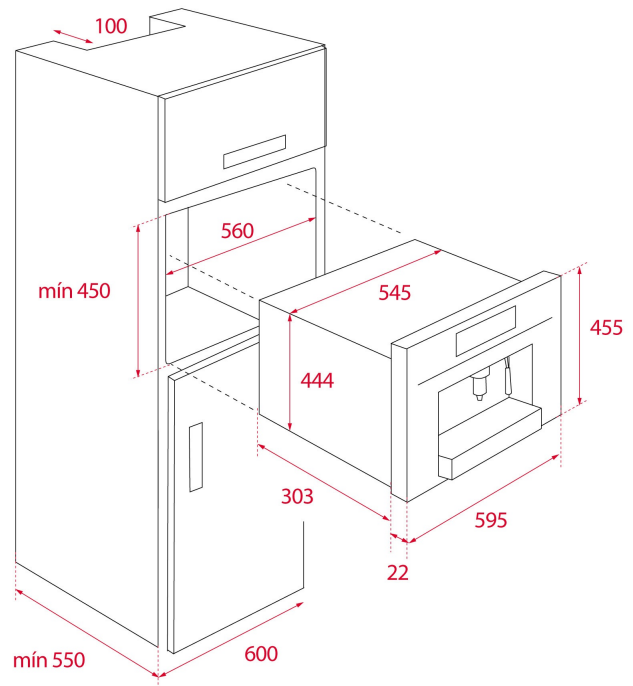

Maestro

COLOURS

REFERENCE

REF. 40589513
EAN. 8421152145616

TEKA

CLC 835 MC

FEATURES

Urban Colors Edition
Multi capsule and ground built-in coffee machine
Coffee size regulation
Touch control display with knobs
Capacity: 1 cup
Adjustable height system for different cup sizes
Milk frother and hot water pipe
Availability for ground coffee
3 storage drawers
19 bar pump pressure
1 litre water tank
Descaling function
Capsule adaptors suitable for:
Nespresso®, Lavazza®, Caffitaly®, E.S.E.

DIMENSIONS

Product height (mm): 455

Product width (mm): 595

Product depth (mm): 330

Product length (mm):

Net weight (Kg): 18,7

TECH SPECS

FEATURES