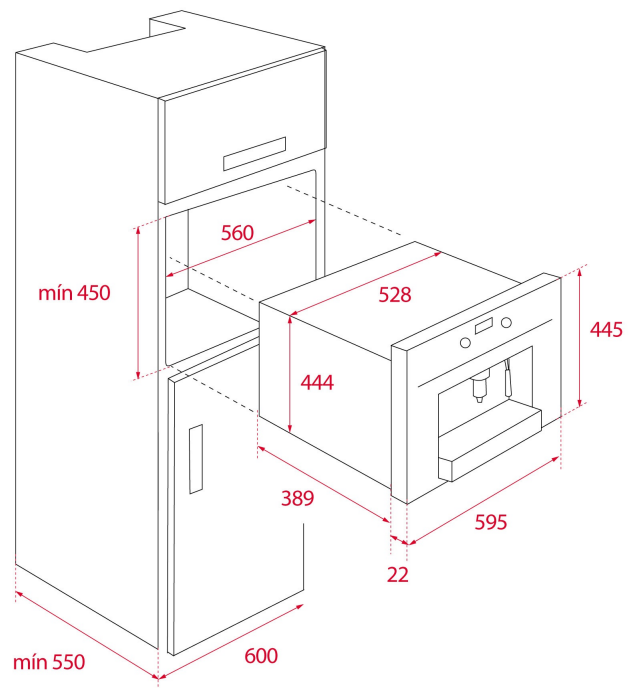

## **FEATURES**

Automatic built-in coffee machine  
Self-cleaning function  
Intensity and coffee size regulation  
Touch control display with knobs  
30 automatic programs  
Capacity: 2 cups at once  
Adjustable height system for different cup sizes  
Milk frother and hot water pipe  
Integrated steel grinder for natural coffee beans  
Coffee beans container, 200 grams capacity  
Availability for ground coffee  
15 bar pump pressure  
1.8 litres water tank  
Waste container  
Descaling function  
Installation with telescopic rails for easy pull out of the coffee maker

## DIMENSIONS

**Product height (mm):** 455

**Product width (mm):** 595

**Product depth (mm):** 412

**Product length (mm):**

**Net weight (Kg):** 23

### FITTING MEASURES

**Built-in Width (mm):** 560

**Built-in Depth (mm):** 550

**Built-in height (mm):** 450