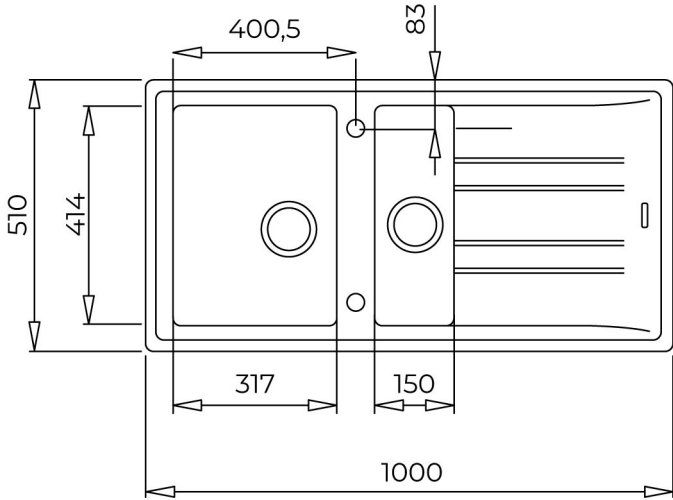

Stone 60 B-TG 1½B 1D Inset Tegrante Sink with two bowls, one auxiliary bowl and one drainer

200mm

Colour Intensity

Easy Clean

Food safe

200mm

DESCRIPTION

Inset Tegrante Sink with two bowls, one auxiliary bowl and one drainer

Tegranite+ sink
One bowl, one auxiliary bowl and one drainer
Inset installation
3½" automatic basket waste with siphon
200 and 140 mm deep bowls
60 cm base unit

Stone 60 B-TG 1½B 1D

DIMENSIONS

- Product height (mm): 510
- Product width (mm): 510
- Product depth (mm): 200
- Product length (mm): 1000
- Net weight (Kg): 15

TECH SPECS

MAIN BOWL

- Main Bowl Length (mm): 317
- Main Bowl Width (mm): 414
- Main Bowl Depth (mm): 200

OTHER FEATURES

- Material: Tegrinite+
- Type of installation: Inset
- Number of tap holes: Pre-Drilled
- Valve hole type: 3½"
- Overflow hole: Round

OTHERS

- Base unit (cm): 60

SECONDARY BOWL

- Secondary Bowl Length (mm): 150
- Secondary Bowl Width (mm): 414
- Secondary Bowl Depth (mm): 140

SINK LAY OUT

- Number of bowls: 1½

ACCESSORIES

Number of drainers: 1
Drainer position: Reversible