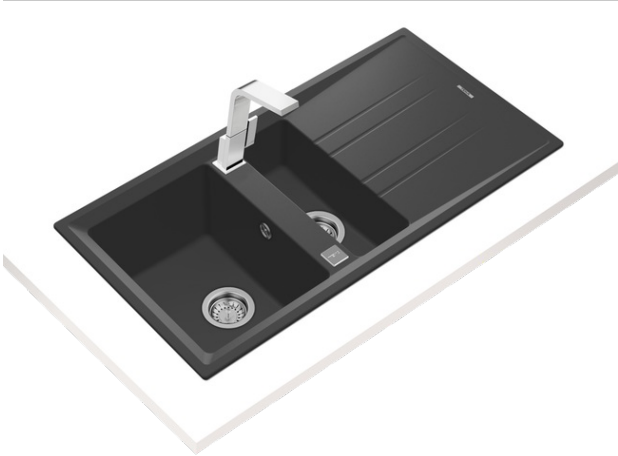

Stone 60 B-TG 1½B 1D Inset Tegrante Sink with two bowls, one auxiliary bowl and one drainer

200mm

Colour Intensity

Easy Clean

Food safe

200mm

DESCRIPTION

Inset Tegrante Sink with two bowls, one auxiliary bowl and one drainer

LIFE STYLE

Maestro

COLOURS

REFERENCE

REF. 115360013
EAN. 8434778005103

TEKA

Stone 60 B-TG 1½B 1D

FEATURES

Tegranite+ sink
One bowl, one auxiliary bowl and one drainer
Inset installation
3½" automatic basket waste with siphon
200 and 140 mm deep bowls
60 cm base unit

Stone 60 B-TG 1½B 1D

DIMENSIONS

- Product height (mm): 510
- Product width (mm): 510
- Product depth (mm): 200
- Product length (mm): 1000
- Net weight (Kg): 15

TECH SPECS

MAIN BOWL

- Main Bowl Length (mm): 317
- Main Bowl Width (mm): 414
- Main Bowl Depth (mm): 200

OTHER FEATURES

- Material: Tegrinite+
- Type of installation: Inset
- Number of tap holes: Pre-Drilled
- Valve hole type: 3½"
- Overflow hole: Round