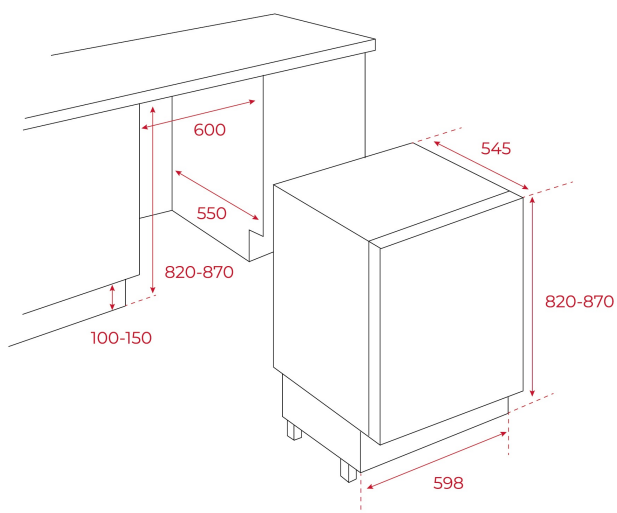

## TKI3 145 D 82cm A+ Built-in Refrigerator

Easy 90,  
opening  
on its own  
axis for a  
perfect  
installation

LED  
lighting

## FEATURES

Built-in fridge  
Mechanical control panel  
Manual defrost  
Safety glass shelves  
Door on door installation  
Reversible door  
Energy Class: A++  
Climate Class: SN-T  
Total gross capacity: 130 litres  
Net capacity: 128 litres

## DIMENSIONS

**Product height (mm):** 818

**Product width (mm):** 595

**Product depth (mm):** 545

**Product length (mm):**

**Net weight (Kg):** 29