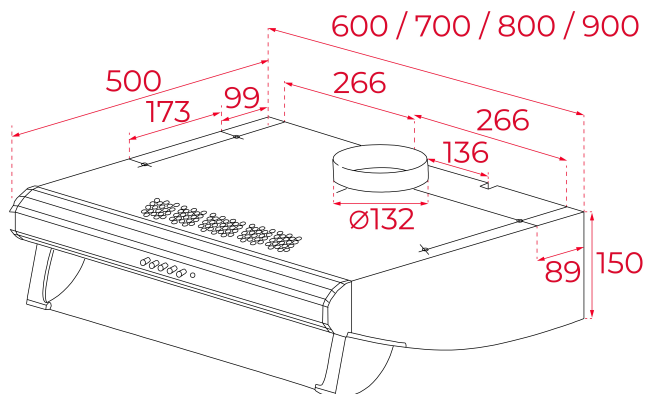

TEKA**C 9310**
90cm Classic Hood with 3 speeds**REFERENCE**

REF: 40466240 EAN: 8421152146118

FEATURES

Push buttons control panel (SS models)
Energy efficiency: E
Operating pilot light
3 speeds
Exhaust capacities:
Free Outlet, m³/h: 254
Max., m³/h: 235
Min., m³/h: 124
Noise (LwA) Max Speed, dB: 62
Noise (LwA) Min Speed, dB: 45
2 halogen lamps
3 aluminium filters
Finger Print Proof Front Panel (SS)

LED
lighting**DIMENSIONS**

Product height (mm): 150
Product width (mm): 900
Product depth (mm): 500
Product length (mm):
Net weight (Kg): 8,53

**TECHNICAL DETAILS**

Energy Efficiency Class: D
Noise (LwA) Min Speed (dB): 45
Noise (LwA) Max Speed (dB): 62
Noise (LwA) Boost Speed (dB): N/A
Ø Outlet (mm): 120