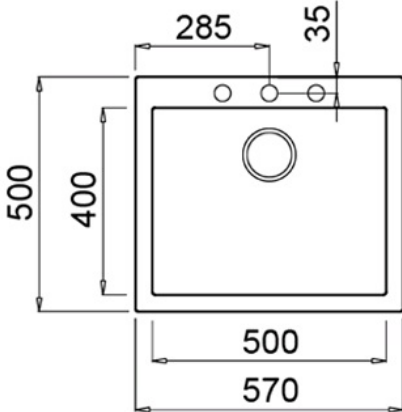

### **FEATURES**

Tegranite+ sink  
One bowl  
Inset installation  
3½" automatic basket waste with siphon  
200 mm deep bowl  
60 cm base unit

## DIMENSIONS

- Product height (mm):
- Product width (mm): 500
- Product depth (mm): 200
- Product length (mm): 570
- Net weight (Kg): 10,3

### MAIN BOWL

- Main Bowl Length (mm): 500
- Main Bowl Width (mm): 400
- Main Bowl Depth (mm): 200