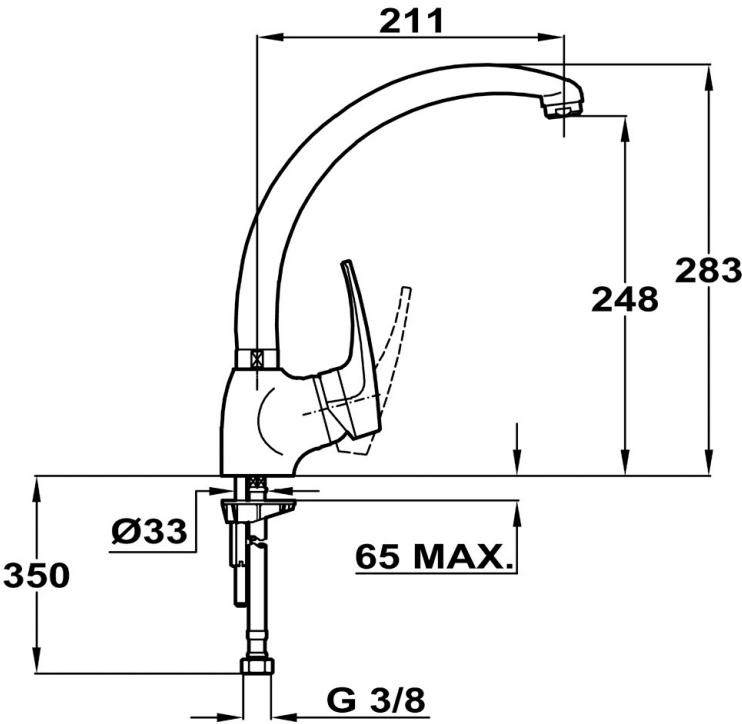

MB2 Mixer

DESCRIPTION

Mixer

LIFE STYLE

Easy

COLOURS

REFERENCE

REF. 409113HD
EAN. 8413509204572

MB2

FEATURES

Mixer
Swivel spout 3/8" flexible inlet pipes
Anti-scale aerator

MB2

DIMENSIONS

- Product height (mm):
- Product width (mm):
- Product depth (mm):
- Product length (mm):
- Net weight (Kg):