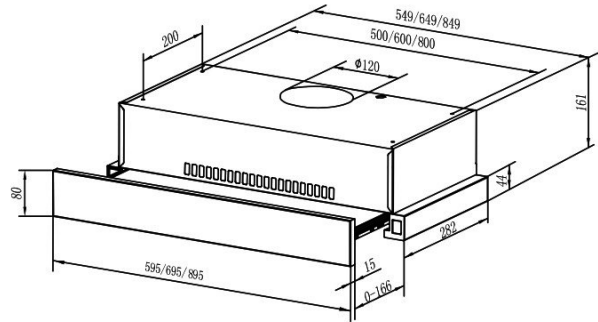

TEKA

TLR2 62

FEATURES

Re-circulation pull-out hood
Mechanical control panel
2 speeds
Exhaust capacities: Free Outlet, m³/h: 400
2 Incandescent lamps
2 aluminium filters
Automatic Lighting
Exhaust ventilation on front

TLR2 62

DIMENSIONS

- Product height (mm): 161
- Product width (mm): 595
- Product depth (mm): 300
- Product length (mm):
- Net weight (Kg):

TECH SPECS

MODELS

Control panel: Electronic soft buttons