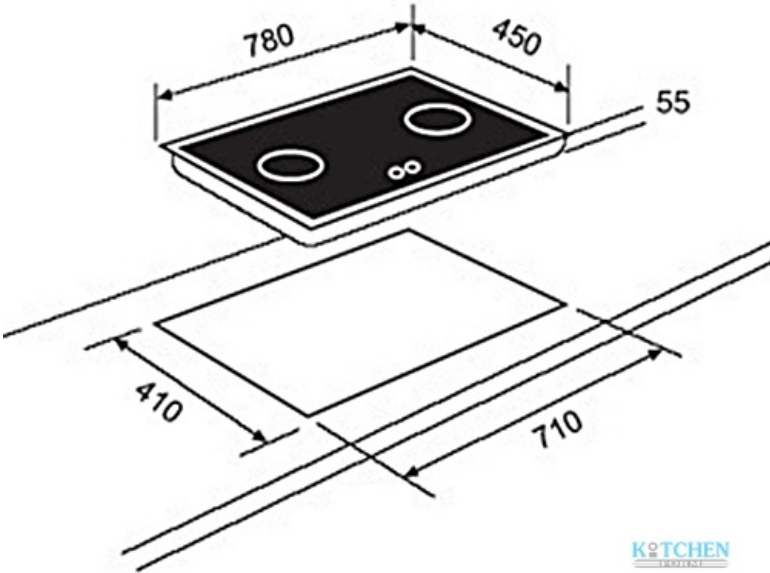

GT LUX 78 2G AI AL 2TR 80cm LPG Gas on Glass Hob with 2 cooking zones

DESCRIPTION

80cm LPG Gas on Glass Hob with 2 cooking zones

LIFE STYLE

Total

COLOURS

REFERENCE

REF. 40240101
EAN. 8421152129081

TEKA

GT LUX 78 2G AI AL 2TR

FEATURES

Gas on Glass Hob in 78cm
Black front control knobs
Tempered Glass
2 gas burners: 2 Triple ring burner, 5,00 kW
Max. (nominal) power: 10,00 kW
Auto-lock safety device
Automatic-ignition in every burner, activated through control knobs
Large cast iron pan supports
Easy installation
Type of Gas: LPG

GT LUX 78 2G AI AL 2TR

KITCHEN
EXPERT

DIMENSIONS

- Product height (mm):
- Product width (mm):
- Product depth (mm):
- Product length (mm):
- Net weight (Kg): 8,1