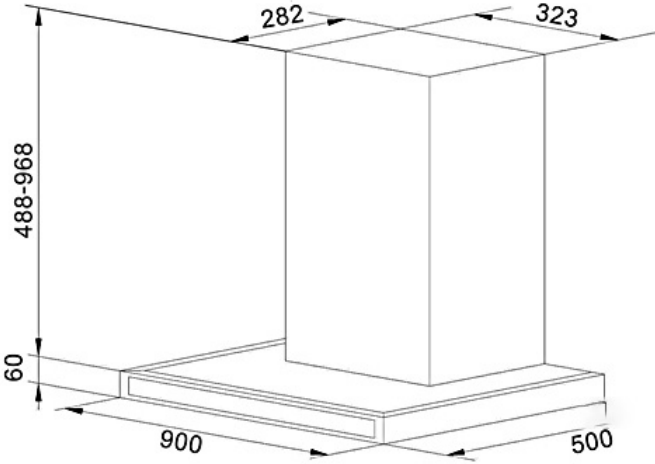

DMX 90 90cm horizontal hood with Touch Control display

DESCRIPTION

90cm horizontal hood with Touch Control display

LIFE STYLE

Maestro

COLOURS

REFERENCE

REF. 40491610
EAN. 8421152128701

DMX 90

FEATURES

Decorative hood
Touch control panel
3 speeds
Exhaust capacities: Free Outlet, m³/h: 1,500
2 LED illumination
Reinforced black glass

DMX 90

DIMENSIONS

- Product height (mm):
- Product width (mm):
- Product depth (mm):
- Product length (mm):
- Net weight (Kg):