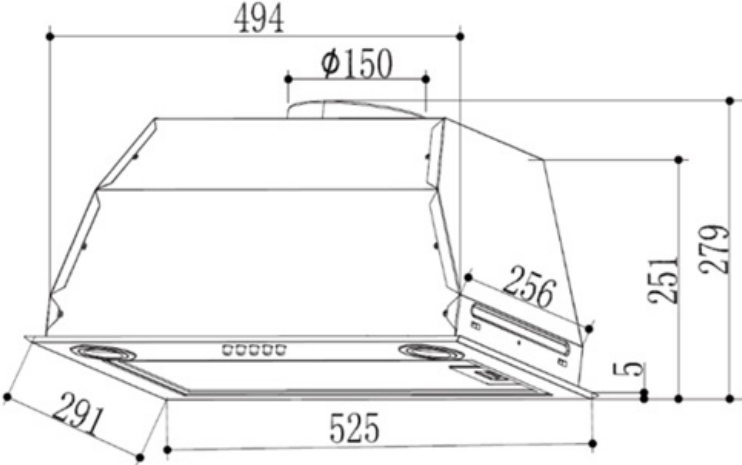

GFX 55 55cm Built-in Hood with push buttons control panel and 2 aluminum filters

DESCRIPTION

55cm Built-in Hood with push buttons control panel and 2 aluminum filters

LIFE STYLE

Total

COLOURS

REFERENCE

REF. 113120000
EAN. 8434778001433

GFX 55

FEATURES

Filter group
Push buttons control panel
Conventional aspiration
3 speeds
Exhaust capacities: Free Outlet (m³/h): 1,100
Integrated 2 LED lamps
1 aluminium filters

GFX 55

DIMENSIONS

- Product height (mm):
- Product width (mm): 525
- Product depth (mm): 291
- Product length (mm):
- Net weight (Kg):

TECH SPECS

MODELS

Control panel: Mechanical push buttons

PRODUCT INFORMATION SHEET - DELEGATED REGULATION (EU) 65/2014

Supplier name or trademark: TEKA
Model identifier: GFX 55