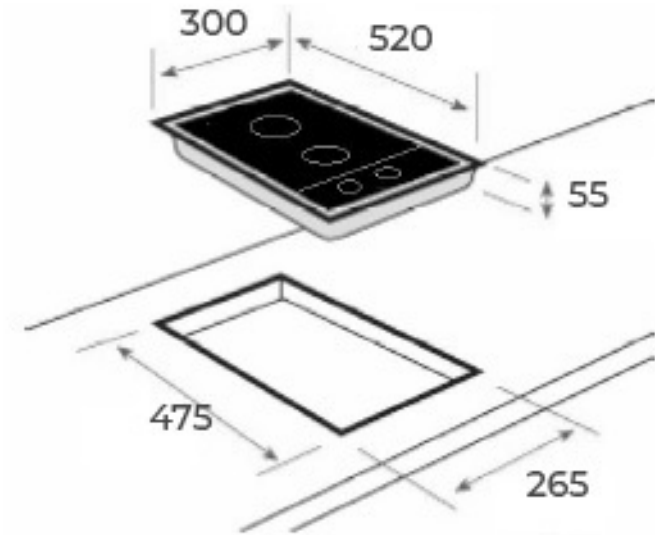

-1 double ring burner (4.2 kW)

Large cast iron grids

Automatic-ignition (battery), activated through control knobs

Auto-lock safety device

Tempered glass surface

Total nominal power: 4.2 kW.

GK LUX 30.1 1G AI AL DR

DIMENSIONS

- Product height (mm):
- Product width (mm): 300
- Product depth (mm): 520
- Product length (mm):
- Net weight (Kg):

TECH SPECS

FITTING MEASURES

- Built-in Width (mm): 265
- Built-in Depth (mm): 475