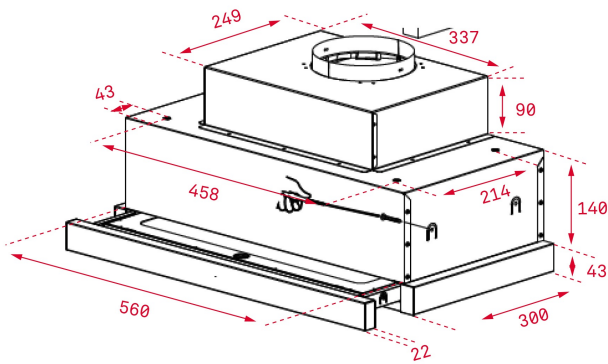

**CNL 6610**

Pull-out hood with finger print proof front panel and 2+1 speeds

LED

Stop Delay  
Timer**REFERENCE**

REF: 40436830

EAN: 8421152146231

**FEATURES**

Pull-out hood  
 Electronic control  
 2 speeds + 1 intensive  
 Free Outlet exhaust capacity (m<sup>3</sup>/h): 745  
 Intensive speed exhaust capacity (m<sup>3</sup>/h): 694  
 Max speed exhaust capacity (m<sup>3</sup>/h): 445  
 Min speed exhaust capacity (m<sup>3</sup>/h): 330  
 Intensive speed sound level (dBA): 70  
 Max speed sound level (dBA): 63  
 Min speed sound level (dBA): 60  
 2 LED lamps  
 2 aluminium filter  
 Stop delay timer  
 Fingerprint proof front panel  
 Exchangeable Front Panel  
 Anti-return valve included  
 Outlet reduction included  
 Optional Charcoal Filter: D4C

**DIMENSIONS****Product height (mm):** 274**Product width (mm):** 600**Product depth (mm):** 300/490**Product length (mm):****Net weight (Kg):** 8,33**TECHNICAL DETAILS**

Energy Efficiency Class: C

Noise (LwA) Min Speed (dB): 59,8

Noise (LwA) Max Speed (dB): 62,6

Noise (LwA) Boost Speed (dB): 70,1

Ø Outlet (mm): 150

**COLOURS**

40436830

Stainless steel