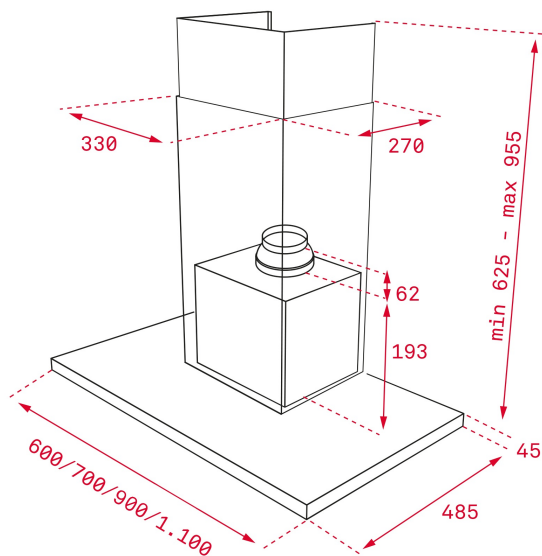

LED

Stop Delay
Timer**REFERENCE**

REF: 40487180

EAN: 8421152157428

FEATURES

Decorative horizontal hood
 Electronic control with display
 3 speeds + 1 intensive
 Free Outlet exhaust capacity (m³/h): 920
 Intensive speed exhaust capacity (m³/h): 701
 Max speed exhaust capacity (m³/h): 584
 Min speed exhaust capacity (m³/h): 303
 Intensive speed sound level (dBA): 720
 Max speed sound level (dBA): 69
 Min speed sound level (dBA): 53
 1 LED lamp
 2 Stainless Steel filters
 Stop delay timer
 Filter saturation indicator
 Operating pilot light
 Anti-return valve included
 Outlet reduction included

DIMENSIONS**Product height (mm):** 670-1000**Product width (mm):** 600**Product depth (mm):** 480**Product length (mm):****Net weight (Kg):** 13,37**TECHNICAL DETAILS**

Energy Efficiency Class: A+
 Noise (LwA) Min Speed (dB): 53
 Noise (LwA) Max Speed (dB): 69
 Noise (LwA) Boost Speed (dB): 72
 Ø Outlet (mm): 150

COLOURS

40487180

Black glass with steel