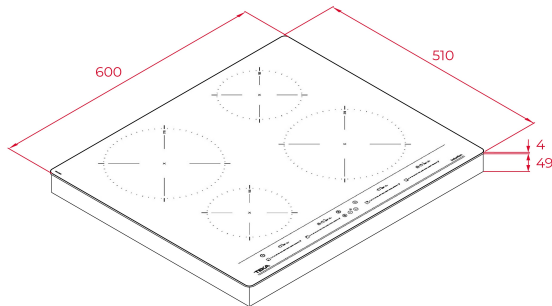

TEKA

IZC 64320 MSP

Urban Colors Edition. Induction hob with direct functions and MultiSlider touch control

REFERENCE

REF: 112510017

EAN: 8434778011784

FEATURES

Urban Colors Edition

Induction hob

Direct functions: Simmering, melting and keep warm

Touch Control MultiSlider

4 cooking zones

2 zones Ø 215 mm

2 zones Ø 150 mm

Ceramic glass surface

Auto-lock safety system

Cooking timer

Power plus

Child lock

Residual heat indicator

Power management

Easy installation kit

Maximum nominal power 7200 W

Optional: Grilling plate

Optional: Teppanyaki

DIMENSIONS

Product height (mm): 53

Product width (mm): 600

Product depth (mm): 510

Product length (mm):

Net weight (Kg): 10,7

TECHNICAL DETAILS

Power rate (V): 220-240

Frequency (Hz): 50/60

Maximum Nominal Power (W): -

COLOURS

112510017

Black glass

ENERGY EFFICIENCY

Power consumption in standby mode (W): n/f

Time to reach standby mode (min): n/f