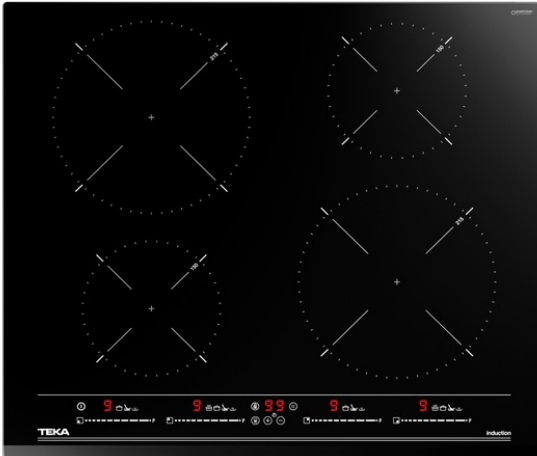

**TEKA****IZC 64320 MSP**

Urban Colors Edition. Induction hob with direct functions and MultiSlider touch control

MultiSlider

Autolock

Power

Power Plus

Easy installation

**REFERENCE**

REF: 112510017

EAN: 8434778011784

**FEATURES**

Urban Colors Edition

Induction hob

Direct functions: Simmering, melting and keep warm

Touch Control MultiSlider

4 cooking zones

2 zones Ø 215 mm

2 zones Ø 150 mm

Ceramic glass surface

Auto-lock safety system

Cooking timer

Power plus

Child lock

Residual heat indicator

Power rate (V): 220-240

Frequency (Hz): 50/60

Maximum Nominal Power (W): -

**COLOURS**

112510017

Black glass

**ENERGY EFFICIENCY**

Power consumption in standby mode (W): n/f