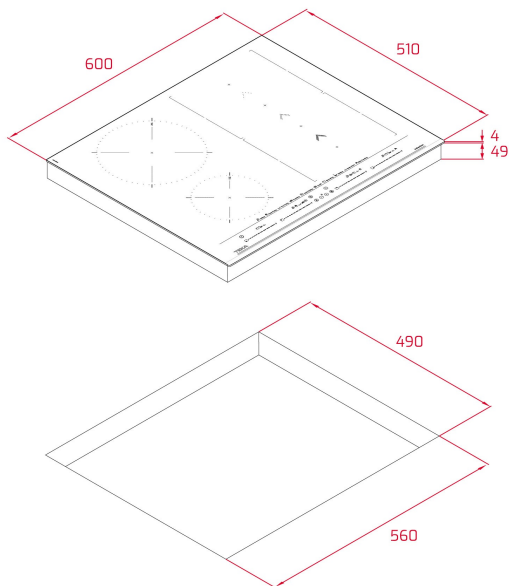

TEKA

IZS 66800 MST

MasterSense. Induction Flex hob with SlideCooking function and 4 cooking zones

REFERENCE

REF: 112500028

EAN: 8434778011814

FEATURES

Urban Colors Edition

MasterSense Series

Flex Induction hob

SlideCooking function

Direct functions with temperature sensors: Confit, poaching, grilling, pan frying, deep frying, quick boiling, simmering, melting and keep warm

Touch Control MultiSlider

4 cooking zones

2 zones Ø 228 x 200 mm

1 zone Ø 215 mm

1 zone Ø 150 mm

Ceramic glass surface

Auto-lock safety system

Cooking timer

Power plus

Child lock

Residual heat indicator

Power management

Easy installation kit

Maximum nominal power 7200 W

Optional: Grilling plate

Optional: Teppanyaki

DIMENSIONS

Product height (mm): 53

Product width (mm): 600

Product depth (mm): 510

Product length (mm):

Net weight (Kg): 9,52

TECHNICAL DETAILS

Power rate (V): 220-240

Frequency (Hz): 50/60

Maximum Nominal Power (W): -

COLOURS

112500028

Black glass

ENERGY EFFICIENCY

Power consumption in standby mode (W): 0.4

Time to reach standby mode (min): 1