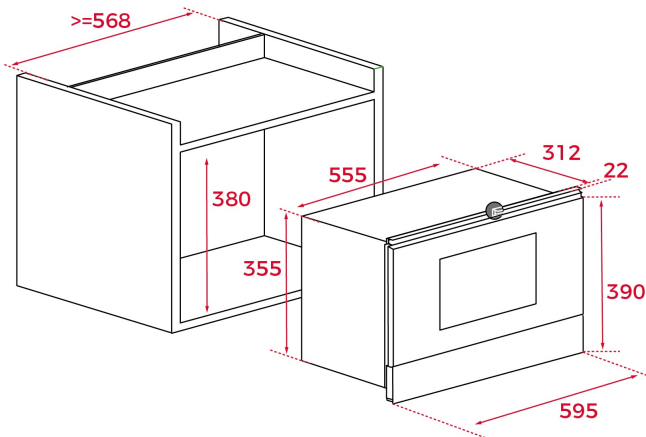

Ceramic
base

Defrost By
Time

Electronic
Door
Opening

22L