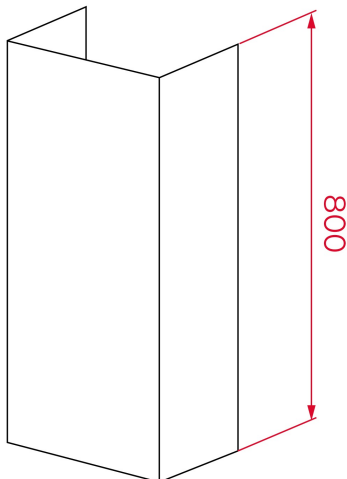

Chimney extension

800mm hoods extension in stainless steel

**REFERENCE**

REF: 113290024

EAN: 8434778017151

FEATURES

Tube cover extension for higher ceilings

Extra 42 cm compared to the maximum height that can be achieved with the standard tube cover included with the hood
Stainless steel**DIMENSIONS****Product height (mm):** 330**Product width (mm):** 270**Product depth (mm):** 800**Product length (mm):****Net weight (Kg):** 3.6**COLOURS**