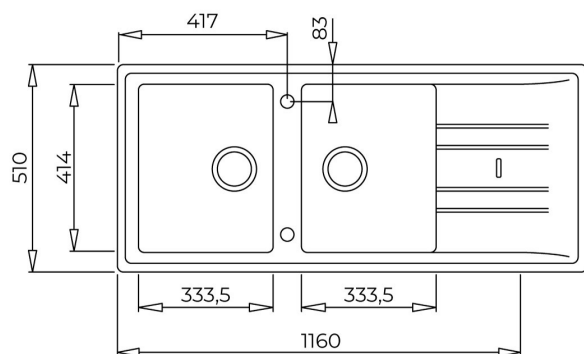

Stone 80 B-TG 2B 1D

Inset Tegr granite sink with two bowls and one drainer

REFERENCE

REF: 115400013

EAN: 8434778004953

FEATURES

Tegr granite+ sink
 Two bowls and one drainer
 Inset installation
 3½" automatic basket waste with siphon
 200 mm deep bowls
 80 cm base unit

DIMENSIONS**Product height (mm):** 200**Product width (mm):** 510**Product depth (mm):** 200**Product length (mm):** 1160**Net weight (Kg):** 18,5200mm
depthColour
Intensity

Easy Clean

Food safe

High
resistance**COLOURS**