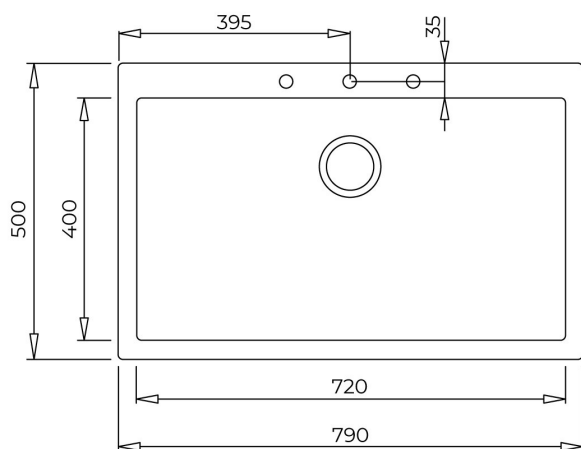

REFERENCE

REF: 115230004

EAN: 8434778007077

FEATURES

Tegr granite+ sink
One bowl
Inset installation
3½" automatic basket waste with siphon
200 mm deep bowl
80 cm base unit

DIMENSIONS

Product height (mm):

Product width (mm): 500

Product depth (mm): 200

Product length (mm): 790

Net weight (Kg): 13

200mm
depth

Colour
Intensity

Easy Clean

Food safe

High
resistance

COLOURS

	115230004	Artic white
	115230000	Bright cream
	115230000	Avena beige
	115230000	Stone grey
	115230000	Black