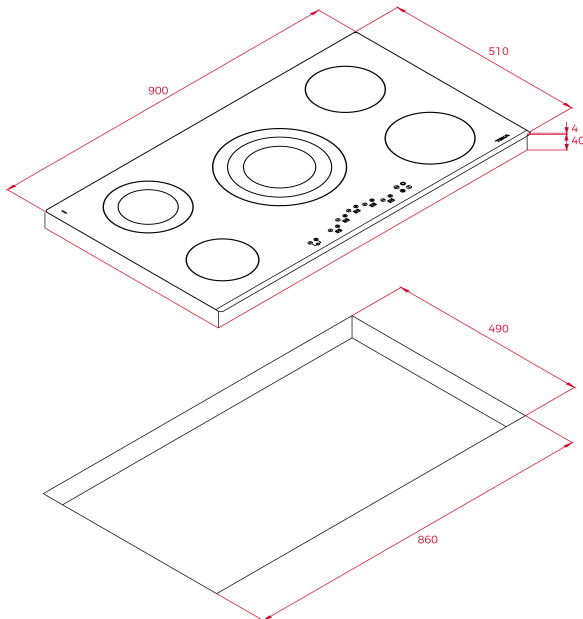

TEKA**TZ 951**

90 cm vitroceramic hob with touch control panel

REFERENCE

REF: 112530006

EAN: 8434778018080

Autolock

Power Plus

Easy
installation**FEATURES**

Vitroceramic hob
Touch Control
5 cooking zones
1 high lights Ø 270/210/145 mm
1 high lights Ø 180/120 mm
1 high light Ø 180
1 high light Ø 160
1 high light Ø 145
Ceramic glass surface
Auto-lock safety disconnection
Cooking timer
Power plus
Child lock
Residual heat indicator
Easy installation kit
Maximum nominal power 8900 W
Optional: Grilling plate and Teppanyaki

DIMENSIONS

Product height (mm): 51
Product width (mm): 900
Product depth (mm): 510
Product length (mm):
Net weight (Kg): 12,06

TECHNICAL DETAILS

Power rate (V): 220-240
Frequency (Hz): 50/60
Maximum Nominal Power (W): 8900