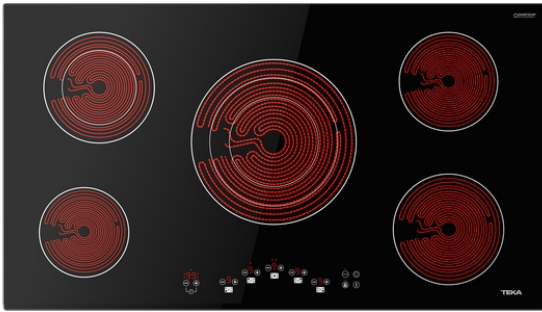

TEKA**TZ 951**

90 cm vitroceramic hob with touch control panel

REFERENCE

REF: 112530006

EAN: 8434778018080

Autolock

Power Plus

Easy
installation**FEATURES**

Vitroceramic hob
Touch Control
5 cooking zones
1 high lights Ø 270/210/145 mm
1 high lights Ø 180/120 mm
1 high light Ø 180
1 high light Ø 160
1 high light Ø 145
Ceramic glass surface
Auto-lock safety disconnection
Cooking timer
Power plus
Child lock
Residual heat indicator
Easy installation kit
Maximum nominal power 8900 W
Optional: Grilling plate and Teppanyaki

DIMENSIONS

Product height (mm): 51
Product width (mm): 900
Product depth (mm): 510
Product length (mm):
Net weight (Kg): 12,06

TECHNICAL DETAILS

Power rate (V): 220-240
Frequency (Hz): 50/60
Maximum Nominal Power (W): 8900

COLOURS

112530006

Black glass

ENERGY EFFICIENCY

Power consumption in standby mode (W): -
Time to reach standby mode (min): -