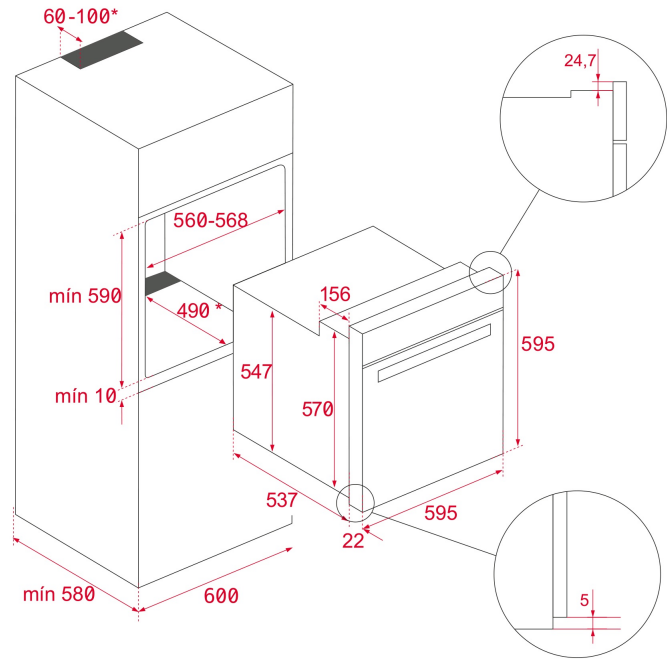

DIMENSIONS

Product height (mm): 595

Product width (mm): 595

Product depth (mm): 537+22

Product length (mm):

Net weight (Kg): 34

TECH SPECS

PARTICULAR CHARACTERISTICS