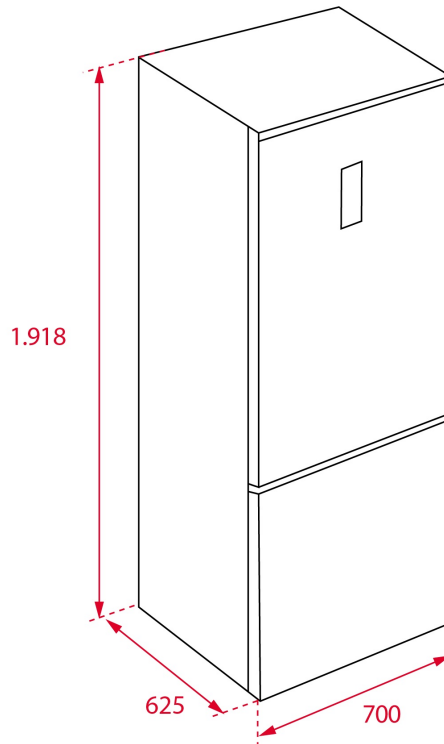

DIMENSIONS

Product height (mm): 1920
Product width (mm): 700
Product depth (mm): 721
Product length (mm):
Net weight (Kg): 101,6

TECH SPECS

FITTING MEASURES

Built-in niche (cm): NA

PRODUCT SHEET

Cooling system: LongLife No Frost
Energy Efficiency Class: A++
No Frost In Refrigerator Compartment: Yes
No Frost in chiller: Yes
No Frost in freezer compartment: Yes
Total gross capacity (litres): 510
Refrigerator compartment capacity (litres): 333
Chilling Compartment Capacity (litres): 24
Freezer compartment capacity (litres): 128
Freezer classification: 4
Freezing capacity: 9,0
Annual Consumption (kWh/year): 321
Temperature Rise Time (h): 24
Climate class: SN/T
Noise level (dB): 43

Below the scale, the text "ENERGIA - ENERGIJA", "ENERGIA - ENERGIJA", and "ENERGIA - ENERGIJA" is repeated in three lines. To the right of this text is a large white box containing the number "321" and the unit "kWh/annum" below it.