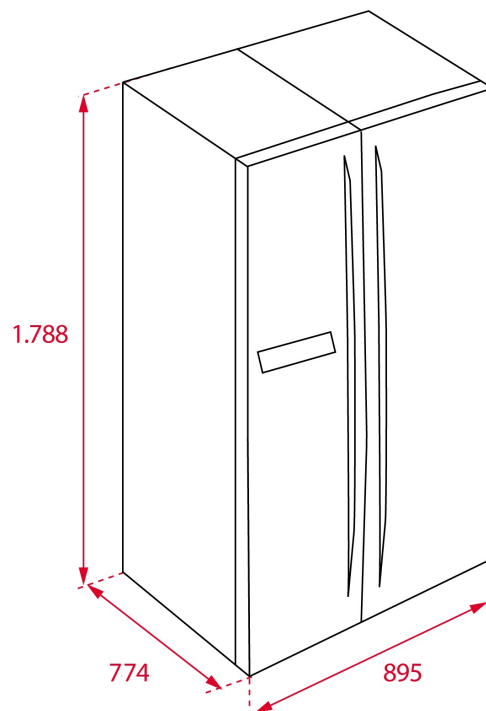

RLF 74910 179cm A+ No Frost Side by Side Refrigerator

On Holidays
function

A Energy Class

Fresh Box

Full No Frost

LED

DESCRIPTION

179cm A+ No Frost Side by Side Refrigerator

Side by Side refrigerator
Full No Frost
Electronic display with freezer and refrigerator temperature control and indicator
Eco function
On holidays function
Fast Freeze / Quick Cool function
2 FreshBox drawers
Twister Ice Maker
8 safety glass shelves with adjustable height
LED illumination
Safety lock for children
10 door balconies
External metal handle
Back wheels to move the appliance easily
Adjustable feet (front/rear)
Energy class: A+
Climate class: N/T
Total gross capacity: 587 litres
Net capacity: 335 + 175 litres

DIMENSIONS

Product height (mm): 1788

Product width (mm): 895

Product depth (mm): 745

Product length (mm):

Net weight (Kg): 99

TECH SPECS

FITTING MEASURES