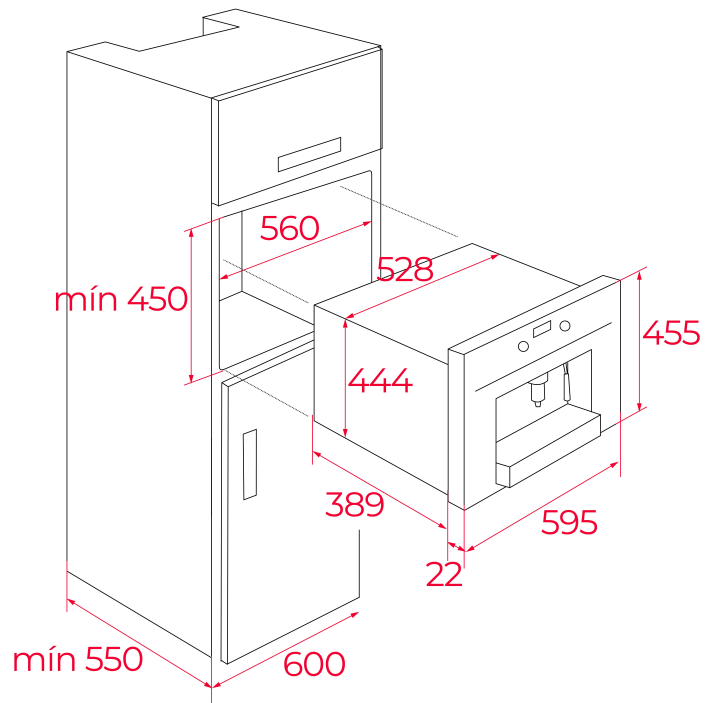

COLOURS

REFERENCE

REF. 111630004
EAN. 8434778010541

FEATURES

Urban Colors Edition
Automatic built-in coffee machine
Self-cleaning function
Intensity and coffee size regulation
Touch control display with knobs
30 automatic programs
Capacity: 2 cups at once
Adjustable height system for different cup sizes
Milk frother and hot water pipe
Integrated steel grinder for natural coffee beans
Coffee beans container, 200 grams capacity
Availability for ground coffee
15 bar pump pressure
1.8 litres water tank
Waste container
Descaling function
Installation with telescopic rails for easy pull out of the coffee maker

DIMENSIONS

Product height (mm): 455
Product width (mm): 595
Product depth (mm): 412
Product length (mm):
Net weight (Kg): 23

TECHNICAL DETAILS

FITTING MEASURES

Built-in Width (mm): 560
Built-in Depth (mm): 550
Built-in height (mm): 450