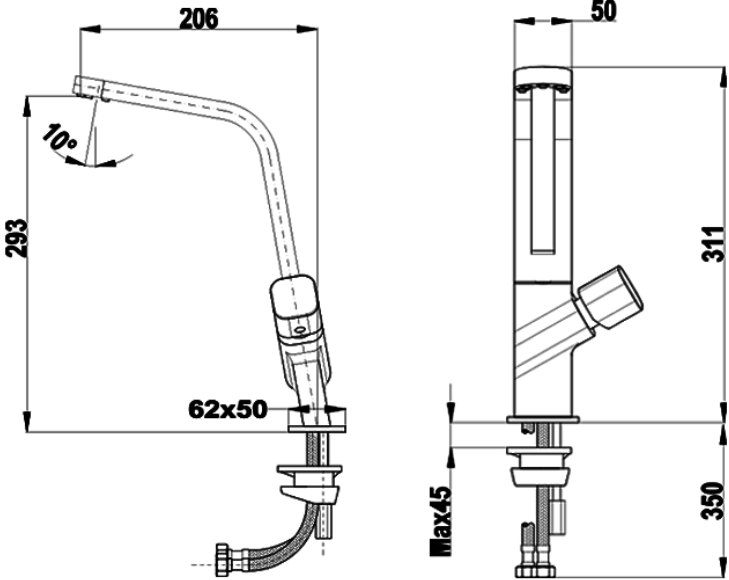

COLOURS

REFERENCE

REF. 116030032
EAN. 8434778009224

TEKA

OPERA ICO 915

FEATURES

Metallic Edition, Brass Collection
High spout kitchen tap
Revolutionary open spout concept
Swivel Spout
Five anti-scale aerators
3/8" - 1/2" flexible inlet pipes

OPERA ICO 915

DIMENSIONS

- Product height (mm):
- Product width (mm):
- Product depth (mm):
- Product length (mm):
- Net weight (Kg): 1,92

TECHNICAL DETAILS

MODELS

Type of installation: Free standing