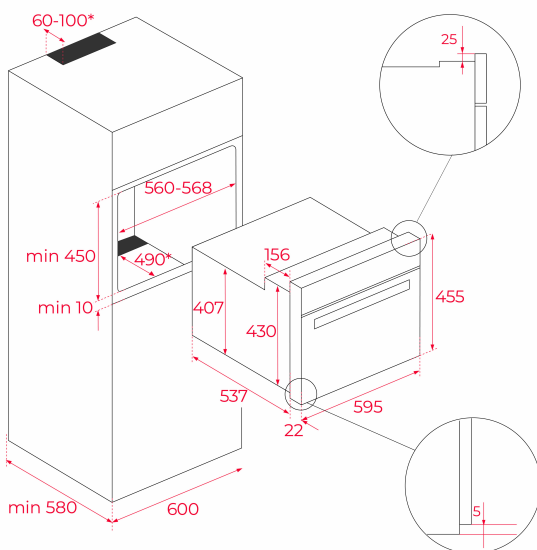

TEKA**MLC 8440 ST**

Urban Colors Edition. Compact built-in microwave with grill and touch control, 45cm

Defrost By
TimeDefrost By
Weight

44L

**REFERENCE**

REF: 111160004

EAN: 8434778007664

FEATURES

Chrome supports with 5 cooking levels

Removable double glazed door

Automatic disconnection security system

Reinforced grid

Capacity (gross/net): 45 / 44 litres

DIMENSIONS**Product height (mm):** 455**Product width (mm):** 595**Product depth (mm):** 559**Product length (mm):****Net weight (Kg):** 28,4**TECHNICAL DETAILS**

MWO Power (W): 1000

Frequency (Hz): 50

Maximum Nominal Power (W): 3200

Grill (W): 1400

COLOURS

111160004

Stone grey glass

111160003