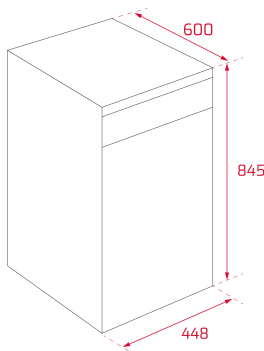

REFERENCE

REF: 114310004

EAN: 8434778013979

FEATURES

ExpertCare series

Free standing Dishwasher

Electronic control panel with display

Capacity: 10 place settings

Washing programs: 7

Washing temperatures: 45°, 55°, 60°, 65°, 70°C

SmartSensor measure the level of dirtiness

FlexiSet 2 lower basket

Sliding extra tray

Special functions: AutoClean, AutoProgram, Intensive program,

ECO program, 1-Hour, Whisper program, PreWash

Special functions: Half load, Express, ExtraDry,

IonClean, AlternativeWash

AquaSafe safety system

Low salt and rinse indicator

Adjustable upper basket

Delay timer: 1-24 hours

Noise level: 47 dBA

Sliding Detergent drawer

Column installation

DIMENSIONS

Product height (mm): 845

Product width (mm): 448

Product depth (mm): 600

Product length (mm):

Net weight (Kg): 36,5

TECHNICAL DETAILS

Energy Efficiency Class: A++

Energy Consumption (Kw/day): -

Water consumption (litres/year): 2520

Noise Level (dBA): 47

Power rate (V): 220

Frequency (Hz): 50

COLOURS

114310004

Stainless steel

114310003

White