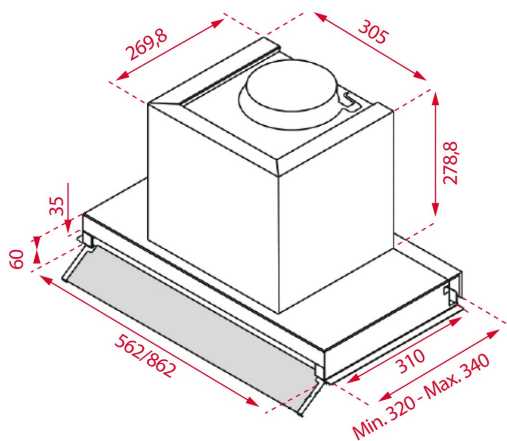

TEKA

INTEGRA 66750 POS IX

Built-in hood with 3 speeds

LED

REFERENCE

REF: 113100000

EAN: 8434778014808

FEATURES

Built-in hood
Rotary knob control
3 speeds
Free Outlet exhaust capacity (m³/h): 630
Max speed exhaust capacity (m³/h): 620
Min speed exhaust capacity (m³/h): 225
Max speed sound level (dBA): 70
Min speed sound level (dBA): 50
2 LED Lamp
1 Aluminium filter
Anti-return valve included
Outlet reduction included
Optional Charcoal Filter: D9C

DIMENSIONS

Product height (mm): 339

Product width (mm): 594

Product depth (mm): 310

Product length (mm):

Net weight (Kg): 8,8

TECHNICAL DETAILS

Energy Efficiency Class: A

Noise (LwA) Min Speed (dB): 50

Noise (LwA) Max Speed (dB): 70

Noise (LwA) Boost Speed (dB): NA

Ø Outlet (mm): 150

COLOURS

113100000

Stainless steel