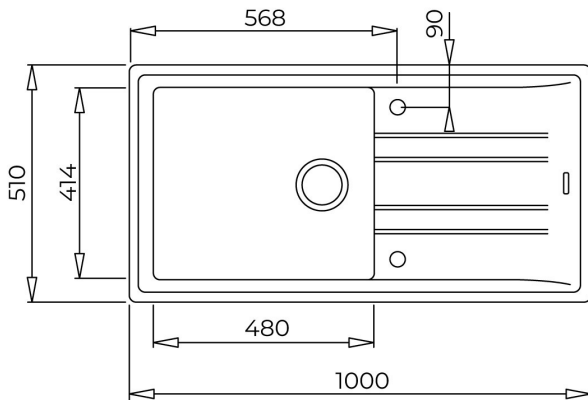

Stone 60 L-TG 1B 1D

Inset and reversible Tegr granite sink with one bowl and one drainer

REFERENCE

REF: 115330008

EAN: 8434778006162

FEATURES

Tegr granite+ sink
 One bowl and one drainer
 Inset installation
 3½" automatic basket waste with siphon
 200 mm deep bowl
 60 cm base unit

DIMENSIONS**Product height (mm):****Product width (mm):** 510**Product depth (mm):** 200**Product length (mm):** 1000**Net weight (Kg):** 13,5200mm
depthColour
Intensity

Easy Clean

Food safe

High
resistance**COLOURS**