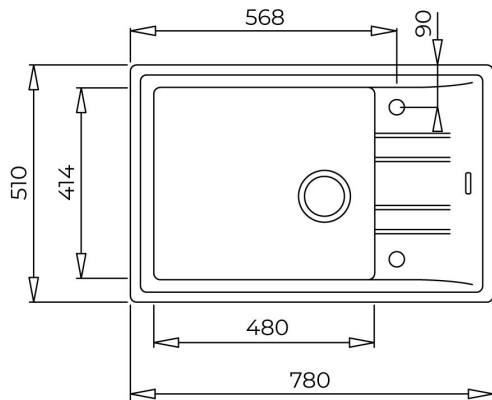

**TEKA****Stone 60 S-TG 1B 1D**

Inset Tegrinite sink with one bowl and one drainer

200mm  
depthColour  
Intensity

Easy Clean

Food safe

High  
resistance**REFERENCE**

REF: 115330040

EAN: 8434778006483

Inset installation

80% quartz and resins

3½" automatic basket waste with siphon

200 mm deep bowl

60 cm base unit

**DIMENSIONS****Product height (mm):****Product width (mm):** 510**Product depth (mm):** 200**Product length (mm):** 780**Net weight (Kg):** 11**COLOURS**