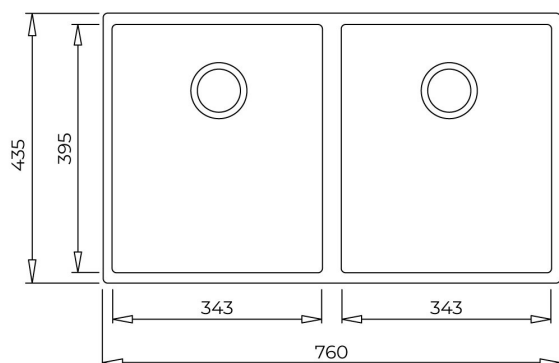

**Square 2B 760 TG**

Undermount Tegr granite sink with two bowls

200mm  
depthColour  
Intensity

Easy Clean

Food safe

High  
resistance**REFERENCE**

REF: 115260027

EAN: 8434778007251

**FEATURES**

Square Series  
 Tegr granite+ sink  
 2 bowls  
 High resistance surface to impacts, thermal shocks and high temperatures  
 Excellent UV resistance against decoloring  
 Bacteria-free surface very easy to clean  
 Undermount installation  
 80% quartz and resins  
 3½" manual basket waste with siphon  
 200 mm deep bowls  
 80 cm base unit

**DIMENSIONS****Product height (mm):****Product width (mm):** 435**Product depth (mm):** 200**Product length (mm):** 760**Net weight (Kg):** 10,89**COLOURS**

	115260027	Bright cream
	115260024	Artic white
	115260024	Avena beige
	115260024	Stone grey
	115260024	Black