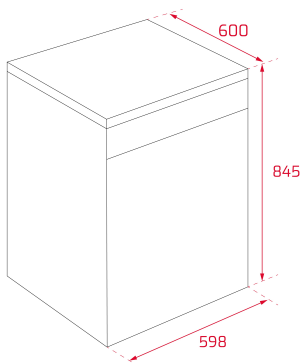

REFERENCE

REF: 114260013

EAN: 8434778013764

FEATURES

PremiumCare series

Free standing Dishwasher

Electronic control panel with display

Capacity: 14 plate settings

Washing programs: 8

Washing temperatures: 50°, 55°, 60°, 65°, 72°C

PremiumDry automatic opening system

Sliding extra tray

SmartSensor measure the level of dirtiness

MultiCleaner Sensor

FlexiSet 2 lower basket

Special programs: AutoClean, AutoProgram, Intensive program,

ECO program, 1-Hour, Whisper program, Hygienic, PreWash

Special functions: Express, PowerWash, ExtraDry, IonClean,

AlternativeWash

AquaStop and AquaSafe safety systems

Low salt and rinse indicator

Push-up adjustable upper basket

Delay timer: 1-24 hours

Noise level: 44 dBA

Sliding Detergent drawer

Column installation

DIMENSIONS

Product height (mm): 845

Product width (mm): 598

Product depth (mm): 600

Product length (mm):

Net weight (Kg): 45,5

TECHNICAL DETAILS

Energy Efficiency Class: A+++

Energy Consumption (Kw/day): -

Water consumption (litres/year): 2800

Noise Level (dBA): 44

Power rate (V): 220

Frequency (Hz): 50

COLOURS

114260013 White

114260014 Stainless steel