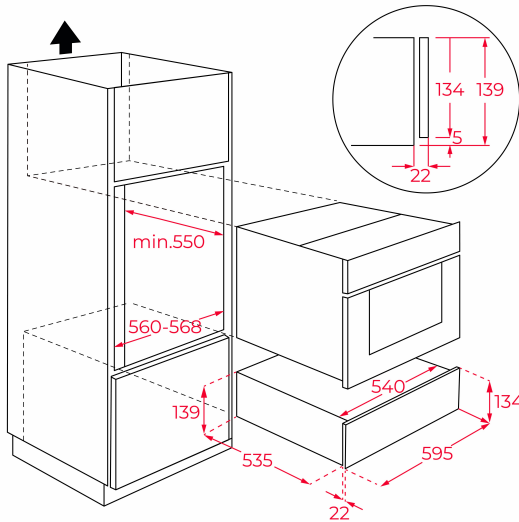

Kit VS/CP WH

Urban Colors Edition. Front glass for vacuum sealer and plate warmer drawers

**REFERENCE**

REF: 111890003

EAN: 8434778008494

FEATURES

Urban Colors Edition

Glass frontal panel

Compatible with VS vacuum sealer drawers

Compatible with CP plate warmer drawers

Dimensions (WxHxD): 595x140x4 mm

White finish

DIMENSIONS**Product height (mm):** 140**Product width (mm):** 595**Product depth (mm):** 4**Product length (mm):****Net weight (Kg):** 1.4**TECHNICAL DETAILS**