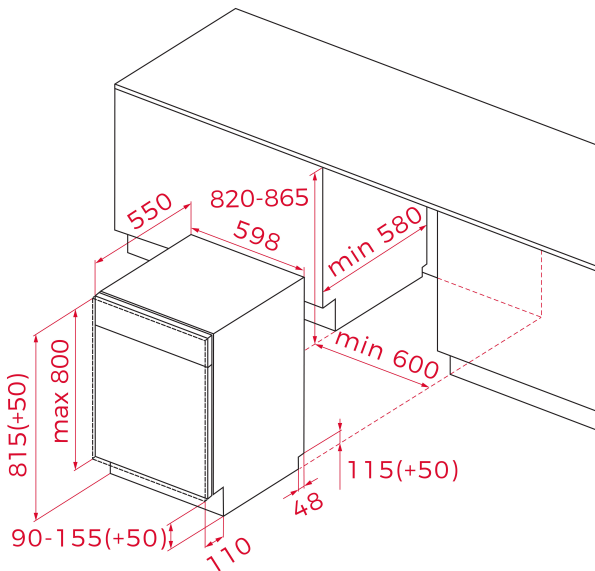

**REFERENCE**

REF: 114270039

EAN: 8434778032741

**FEATURES**

Fully integrated dishwasher

Electronic control panel with white display

Capacity: 14 plate settings

Washing programs: 8

Low salt and rinse indicator

Third sprayer

Delay timer: 1-24 hours

Noise level: 44 dBA

Adjustable back feet from front

Sliding Detergent drawer

**DIMENSIONS****Product height (mm):** 815**Product width (mm):** 598**Product depth (mm):** 550**Product length (mm):****Net weight (Kg):** 33,00**TECHNICAL DETAILS**