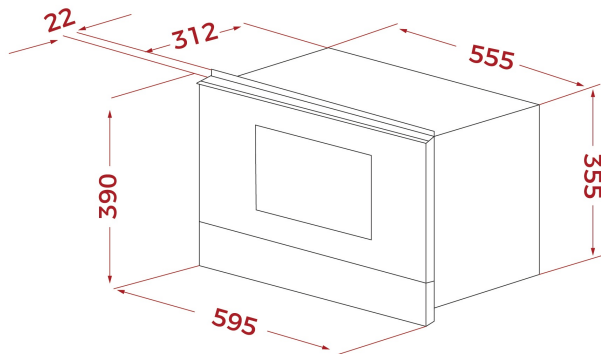

Grid with feet

Tangential ventilation

Capacity (gross/net): 22 / 21,56 litres

Defrost By
TimeDefrost By
WeightDirect
Access
MenuElectronic
Door
Opening

22L

**DIMENSIONS****Product height (mm):** 390**Product width (mm):** 595**Product depth (mm):** 334**Product length (mm):****Net weight (Kg):** 23,2**TECHNICAL DETAILS**