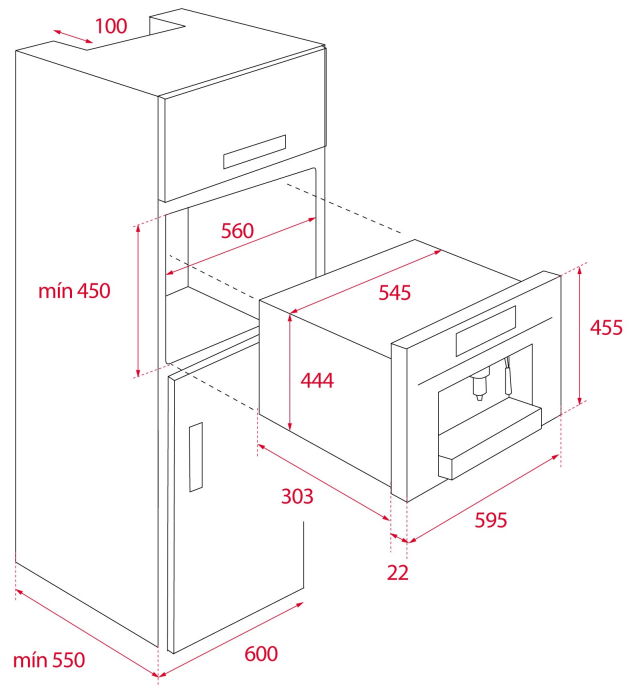

COLOURS

REFERENCE

REF. 40589513
EAN. 8421152145616

FEATURES

Multi capsule built-in coffee maker
Multi capsule (*) and ground coffee machine
Coffee selector: small, medium, large, extra large and infusions
Electronic control panel with TFT display
5 adapters included
Automatic LED lights
Capacity: 1 cup
Adjustable height cup support
Temperature selector
Storage drawer
2 side storage compartments
Drip tray
19 bar pump pressure
1 litre water tank
Waste container
Automatic decalcifier
Descaling function
*5 capsule adaptors: Nespresso®, Lavazza®, Caffitaly®, E.S.E pod

DIMENSIONS

Product height (mm): 455
Product width (mm): 595
Product depth (mm): 330
Product length (mm):
Net weight (Kg): 18,7

TECH SPECS

PARTICULAR CHARACTERISTICS

Type of installation: Built-in
Certificates: CE/CB
Pump pressure (Bar): 19
Control panel: TFT + 2 knobs
Fingerprint proof: Yes
Number of cups: 1
Rectable pipe for Steam and Hot Water: Yes
Grinded coffee: Yes
Coffee capsules: Yes
On/Off function: Yes
Steamer: Yes
Hot Water: Yes
Coffee temperatures: Yes
Selected function indicator: Yes
Full water tank indicator: Yes