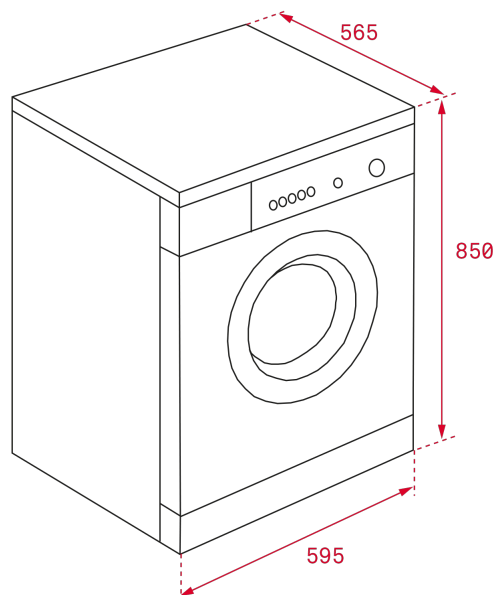

DIMENSIONS

Product height (mm): 850

Product width (mm): 595

Product depth (mm): 565

Product length (mm):

Net weight (Kg): 66

TECH SPECS

PRODUCT SHEET