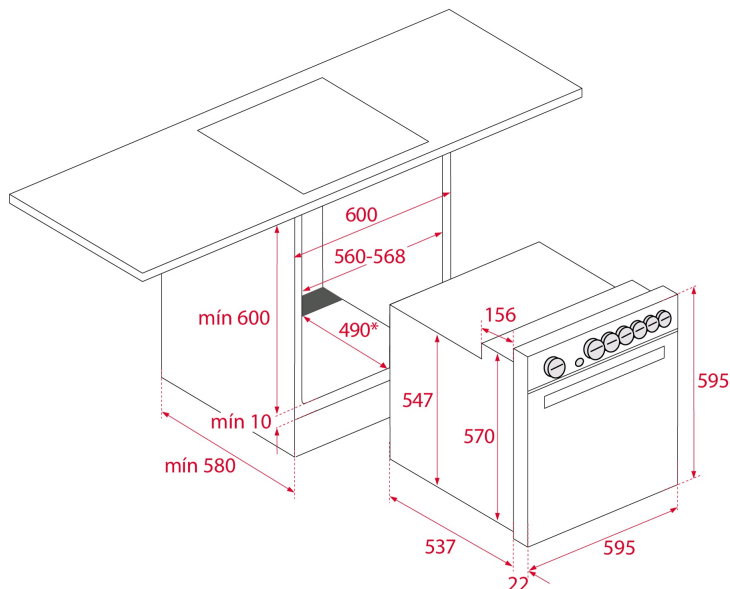

REF. 111280000  
EAN. 8434778005370

**TEKA**

**HBE 435 ME**

**FEATURES**

Polivalent oven  
Conventional oven  
3 Cooking functions  
Mechanical control knobs  
Double glazed door  
Anti-tip deep tray  
Gross/net capacity: 75/72 litres

## DIMENSIONS

**Product height (mm):** 595

**Product width (mm):** 595

**Product depth (mm):** 537+22

**Product length (mm):**

**Net weight (Kg):** 23