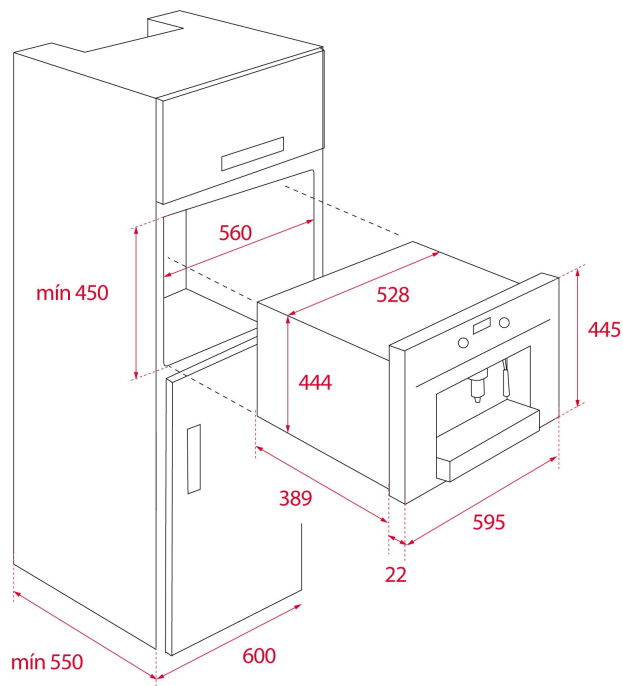

DIMENSIONS

Product height (mm): 455

Product width (mm): 595

Product depth (mm): 412

Product length (mm):

Net weight (Kg): 23

TECH SPECS

FITTING MEASURES

Built-in Width (mm): 560

Built-in Depth (mm): 550

Built-in Height (mm): 450

PARTICULAR CHARACTERISTICS

Type of installation: Built-in

Pump pressure (Bar): 15

Pump power (W): 50

Control panel: Electronic