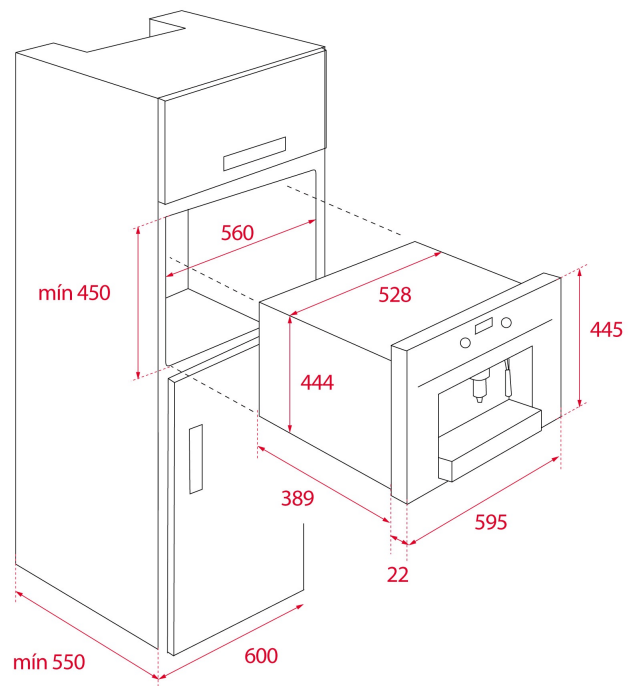

COLOURS

REFERENCE

REF. 111630003
EAN. 8434778008326

TEKA

CLC 855 GM

FEATURES

Urban Colors Edition
Automatic built-in coffee machine
Self-cleaning function
Intensity, temperature and coffee quantity regulation
Electronic control display
Telescopic rails for an easy pull out of the coffee maker
30 automatic programs
Automatic LED lights
Capacity: 2 cups at once
Easy removable container for coffee grounds
15 bar pump pressure
Adjustable coffee, steam, and hot water pipes
Integrated steel grinder for natural coffee beans (13 different ground positions)
Coffee beans container, 200 gr capacity
Pre-grounded coffee container
1,8 litres water tank
Automatic decalcifier

DIMENSIONS

Product height (mm): 455
Product width (mm): 592
Product depth (mm):
Product length (mm):
Net weight (Kg): 23

TECH SPECS

FITTING MEASURES

PARTICULAR CHARACTERISTICS

Built-in Height (mm): 450

Certificates: IMQ/CCC
Pump pressure (Bar): 15
Pump power (W): 50
Control panel: Electronic
Fingerprint proof: Yes
Number of programs: 30
Number of cups: 2
Adjustable coffee dispenser: Yes
Rectable pipe for Steam and Hot Water: Yes
Grinded coffee: Yes
On/Off function: Yes
Steamer: Yes
Hot Water: Yes
Clock (option in menu): Yes
Descaling (option in menu): Yes
Coffee temperature (option in menu): Yes
Coffee temperatures: Yes
Selected function indicator: Yes
Full water tank indicator: Yes
Ground too fine, adjust mill indicator: Yes
Lack of coffee beans indicator: Yes