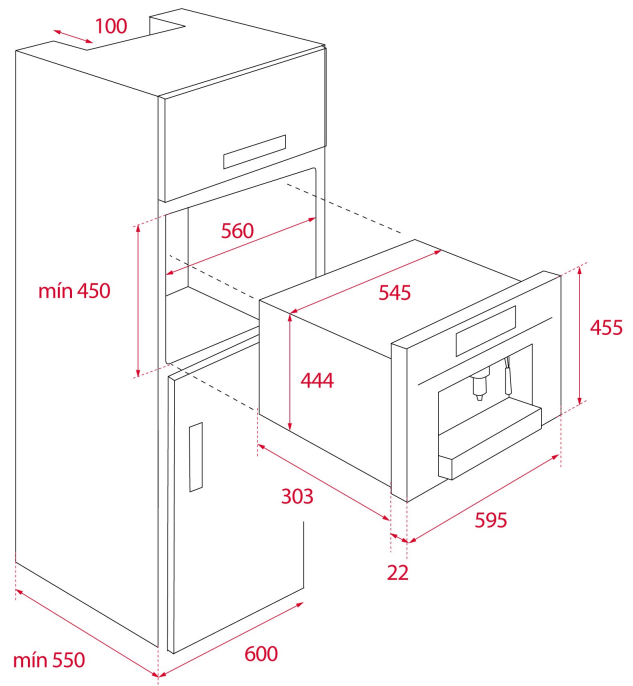

**COLOURS**

**REFERENCE**

REF. 111630000  
EAN. 8434778003833

**FEATURES**

Multi capsule built-in coffee maker  
Multi capsule (\*) and ground coffee machine  
Coffee selector: small, medium, large, extra large and infusions  
Electronic control panel with TFT display  
5 adapters included  
Automatic LED lights  
Capacity: 1 cup  
Adjustable height cup support  
Temperature selector  
Storage drawer  
2 side storage compartments  
Drip tray  
19 bar pump pressure  
1 litre water tank  
Waste container  
Automatic decalcifier  
Descaling function  
\*5 capsule adaptors: Nespresso®, Lavazza®, Caffitaly®, E.S.E pod

## DIMENSIONS

**Product height (mm):** 455  
**Product width (mm):** 595  
**Product depth (mm):** 330  
**Product length (mm):**  
**Net weight (Kg):** 18,7

### FITTING MEASURES

**Built-in Width (mm):** 560  
**Built-in Depth (mm):** 580  
**Built-in Height (mm):** 450