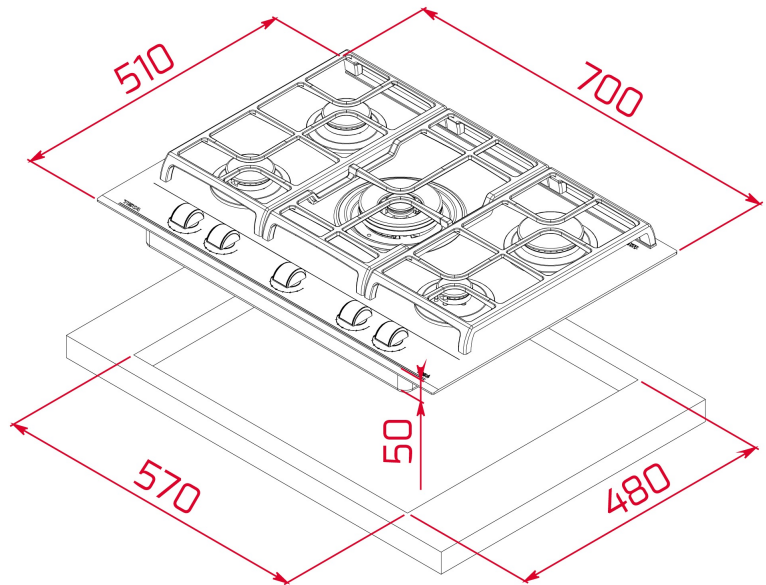

1 fast burner (2.80 kW)

1 auxiliary burner (1.00 kW)

Large cast iron grids

Automatic-ignition in every burner, activated through control knobs

Auto-lock safety device (Thermocouples)

Optional Wok support

Easy installation kit

Ceramic glass surface

TEKA

GZC 75330 XBB

DIMENSIONS

Product height (mm): 98
Product width (mm): 700
Product depth (mm): 510
Product length (mm):
Net weight (Kg): 13,5

TECH SPECS

FITTING MEASURES

Built-in Width (mm): 570
Built-in Depth (mm): 480
Built-in Height (mm): 49