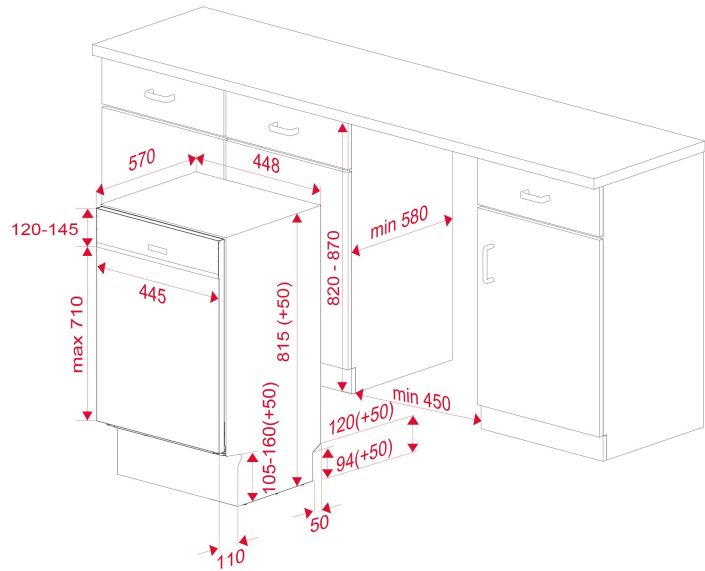

DIMENSIONS

Product height (mm): 815
Product width (mm): 448
Product depth (mm): 570
Product length (mm):
Net weight (Kg): 31

TECH SPECS

FITTING MEASURES

PRODUCT SHEET

POWER SUPPLY

Built-in niche height (cm): 82

Frequency (Hz): 50
Power rate (V): 220
Plug type: EU
Cable Connection Length (cm): 150
Maximum Nominal Power (W): 2100
Power of heating element (W): 1800
Water outlet hose length (m): 1.38

Water inlet hose length (m): 1.5

The energy label features the European Union flag and the word "ENERGY" with a lightning bolt icon. A QR code is located in the top right corner. Below this, the brand name "TEKA" and model "DSI 44700 SS" are printed. The energy efficiency scale is shown as a vertical bar with seven levels: A (green), B (light green), C (yellow-green), D (yellow), E (orange), F (red-orange), and G (red). A black arrow points to level E. Below the scale, the energy consumption is listed as "70 kWh / 100". Four icons represent additional features: a plate icon for "9 x", a water tap icon for "9,0 L", a clock icon for "3:55", and a speaker icon for "47 dB" with a class rating of "ABCD". A small vertical number "2019/2017" is on the right side.