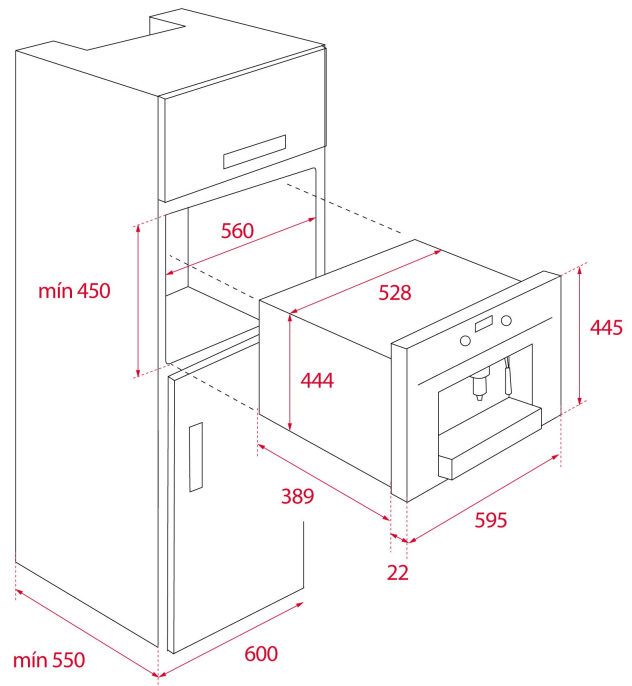

REFERENCE

REF. 111630002
EAN. 8434778004137

TEKA

CLC 855 GM

FEATURES

Urban Colors Edition
Automatic built-in coffee machine
Self-cleaning function
Intensity and coffee size regulation
Touch control display with knobs
30 automatic programs
Capacity: 2 cups at once
Adjustable height system for different cup sizes
Milk frother and hot water pipe
Integrated steel grinder for natural coffee beans
Coffee beans container, 200 grams capacity
Availability for ground coffee
15 bar pump pressure
1.8 litres water tank
Waste container
Descaling function
Installation with telescopic rails for easy pull out of the coffee maker

DIMENSIONS

Product height (mm): 455
Product width (mm): 595
Product depth (mm): 412
Product length (mm):
Net weight (Kg): 23

TECH SPECS

FITTING MEASURES

Built-in Width (mm): 560
Built-in Depth (mm): 550
Built-in height (mm): 450