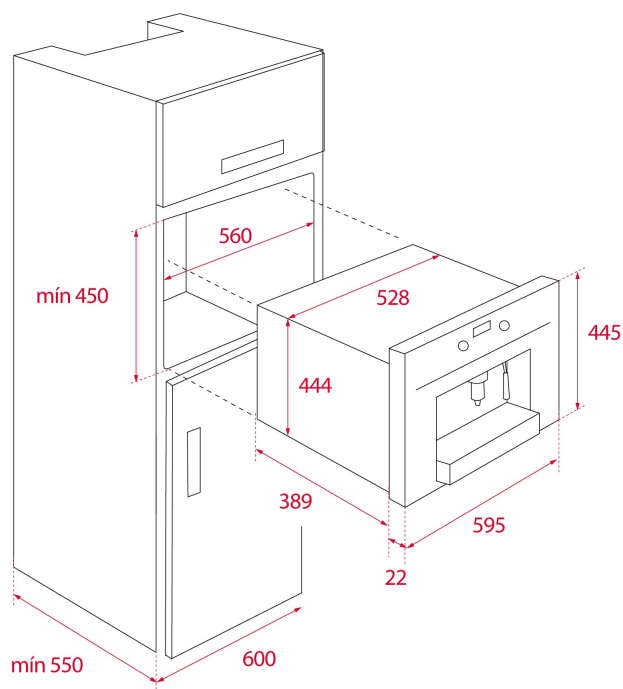

## DIMENSIONS

**Product height (mm):** 455

**Product width (mm):** 595

**Product depth (mm):** 412

**Product length (mm):**

**Net weight (Kg):** 23

### FITTING MEASURES

**Built-in Width (mm):** 560

**Built-in Depth (mm):** 550

**Built-in height (mm):** 450