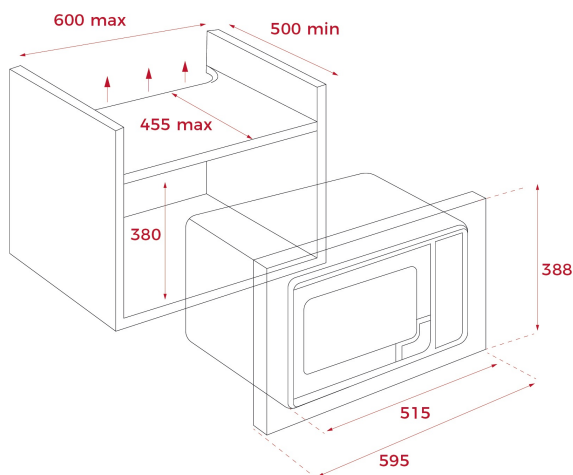

**TEKA****MWE 255 FI**  
25L Built-in Microwave + GrillDefrost by  
timeDefrost by  
weightDirect  
access  
menu**REFERENCE**

REF: 40581125

EAN: 8421152127162

**FEATURES**

Microwave + grill  
Stainless steel (fingerprint proof)  
Electronic controls  
Grill (Quartz), 1.000 W  
Five power levels, 900 W  
Total gross capacity : 25 litres  
Stainless steel cavity  
Inner and outside glass door  
Minute minder: 0 - 95 minutes  
Defrosting by weight and time  
Time and electronic functions selector  
8 direct access menus  
+30" function  
Children safety block

**DIMENSIONS****Product height (mm):** 378**Product width (mm):** 515**Product depth (mm):** 413**Product length (mm):****Net weight (Kg):** 18,5**TECHNICAL DETAILS**

MWO Power (W): 900

Frequency (Hz): 50

Maximum Nominal Power (W): 1450

Grill (W): 1000

**COLOURS**

40581125

Black Glass with StainlessSteel frame