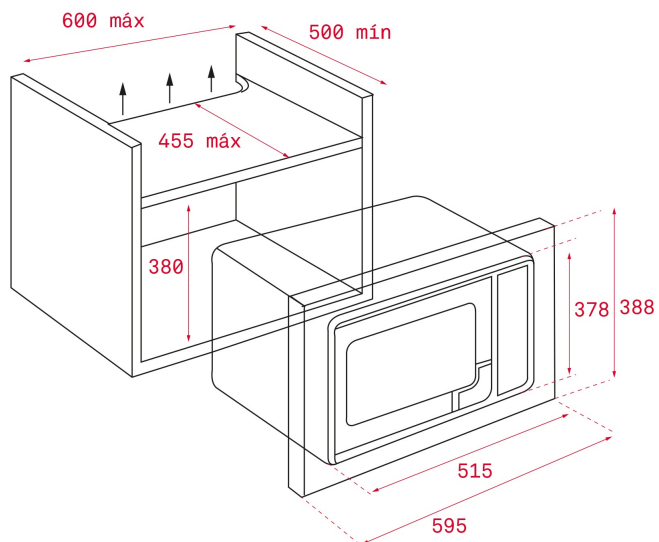

COLOURS

REFERENCE

REF. 40581125
EAN. 8421152127162

TEKA

MWE 255 FI

FEATURES

Microwave + grill
Stainless steel (fingerprint proof)
Electronic controls
Grill (Quartz), 1.000 W
Five power levels, 900 W
Total gross capacity : 25 litres
Stainless steel cavity
Inner and outside glass door
Minute minder: 0 - 95 minutes
Defrosting by weight and time
Time and electronic functions selector
8 direct access menus
+30" function
Children safety block

DIMENSIONS

Product height (mm): 378

Product width (mm): 515

Product depth (mm): 413

Product length (mm):

Net weight (Kg): 18,5

TECH SPECS

PARTICULAR CHARACTERISTICS